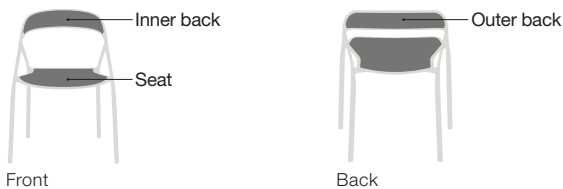

Coalesse Pattern + Coalesse Color

Coalesse Customizer

LessThanFive Program Overview

Ordering Information

Coalesse Pattern is available on the LessThanFive Chair with nine nature inspired patterns in infinite scale and color. Coalesse Color enables any color to be applied to the chair. Combine the two for a completely bespoke expression.

Coalesse Pattern — Pricing

For the LessThanFive chair — use the Coalesse Customizer (<https://customizer.coalesse.com/>) as a visualization tool to design your chair with Coalesse Pattern and/or Color and **Start Your Order**. The Concierge Specials Team will guide you through the process from quote to delivery. Coalesse Pattern can be applied to three select chair locations (seat, inner back and outer back).

Upcharges for pattern appliques are based on specific location for quantities of 10+ units:

- Seat +$50 list per unit
- Inner Back +$25 list per unit
- Outer Back +$25 list per unit

Upcharges are based on the number of pattern appliques per chair for quantities of 1-9 units:

- 1-applique +$200 list per unit
- 2-appliques +$225 list per unit
- 3-appliques +$250 list per unit

–Pattern and custom artwork applique locations: